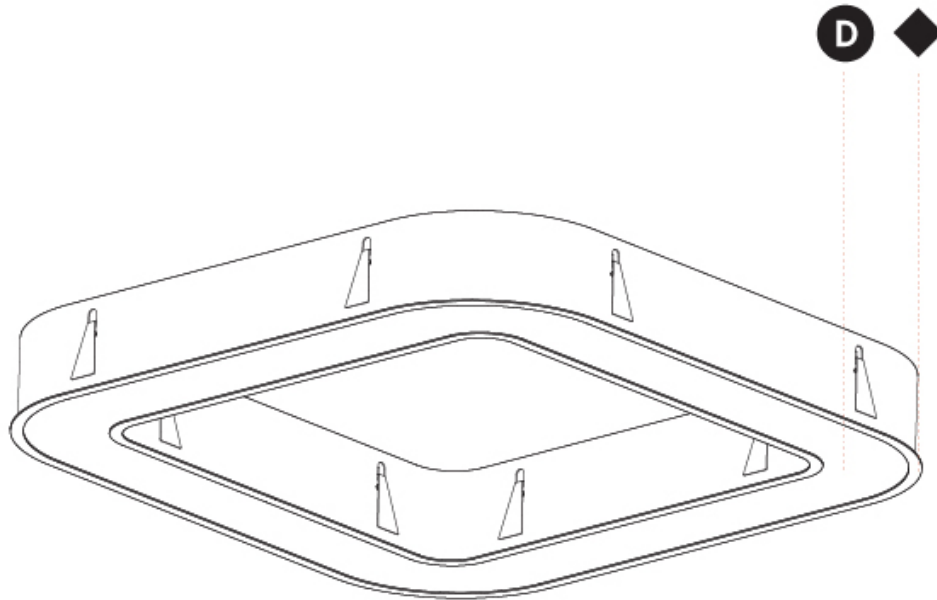

A37563-

PROJECT _____

TYPE _____

SPECIFIER _____

QUANTITY _____

DATE _____