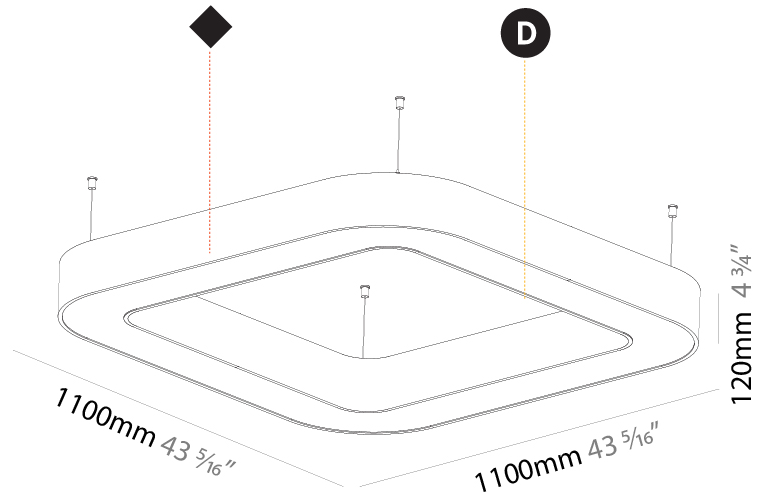

GENERAL

Series: Quantum
Brand: Prolicht
Division: Architectural
Mounting Type: Suspension
Mounting Location: Ceiling
Subcategory: Ambient

PHYSICAL

Shape: Square
Length (mm): 1100
Length (in): 43 ⁵/₁₆"
Width (mm): 1100
Width (in): 43 ⁵/₁₆"
Height (mm): 120
Height (in): 4 ³/₄"
Max. Overall Height (mm): 2120
Max. Overall Height (in): 83 ⁷/₁₆"
Light Distribution: Direct / Indirect
Weight (kg): 13.639
Weight (lbs): 30
Diffuser: [PMMA - Opal or Micro-Prism](#)
Fixture Finish: [SSR / BKV / CWI / CRY / HAB / UFT / ITA / RUA / FTG / MYG / LOD / PUS / FRO / FUP / KIA / POP / BLS / SPG / MEY / GOH / GUM / CHC / COM / ABZ / JAG / OBR / MOS / ROR](#)
Fixture Material: Aluminum

ELECTRICAL

Lamp Type: LED (Zhaga Standard)
Input Wattage (W): 100
Total Output Wattage (W): 80 / 64 (3500K)
Dimming: [Non-Dimming / Phase Dimming (120Vac only) / 0-10V Dimming](#)
Driver Included: Yes
Driver Location: Integrated
Driver Type: Constant Current - 120 / 277Vac
Driver Class: Class 2
Input Voltage (V): 120 - 277
Constant Current (MA): 350 / 1200/800 (3500K)

LED

[Color Temperature (°K): 3000 / 3500 / 4000](#)
Max. Delivered Lumen (lm): 5540 / 5733 / 5850 Direct / 4870 / 5047 / 5150 Indirect
CRI: >80 CRI
Efficiency (%): 70.9
Lamp Life (hrs): 50000

OPTICAL

RATINGS AND CERTIFICATIONS

Certified By: Certified for North American Standards
IP rating: IP20

PROJECT	_____
TYPE	_____
SPECIFIER	_____
QUANTITY	_____
DATE	_____